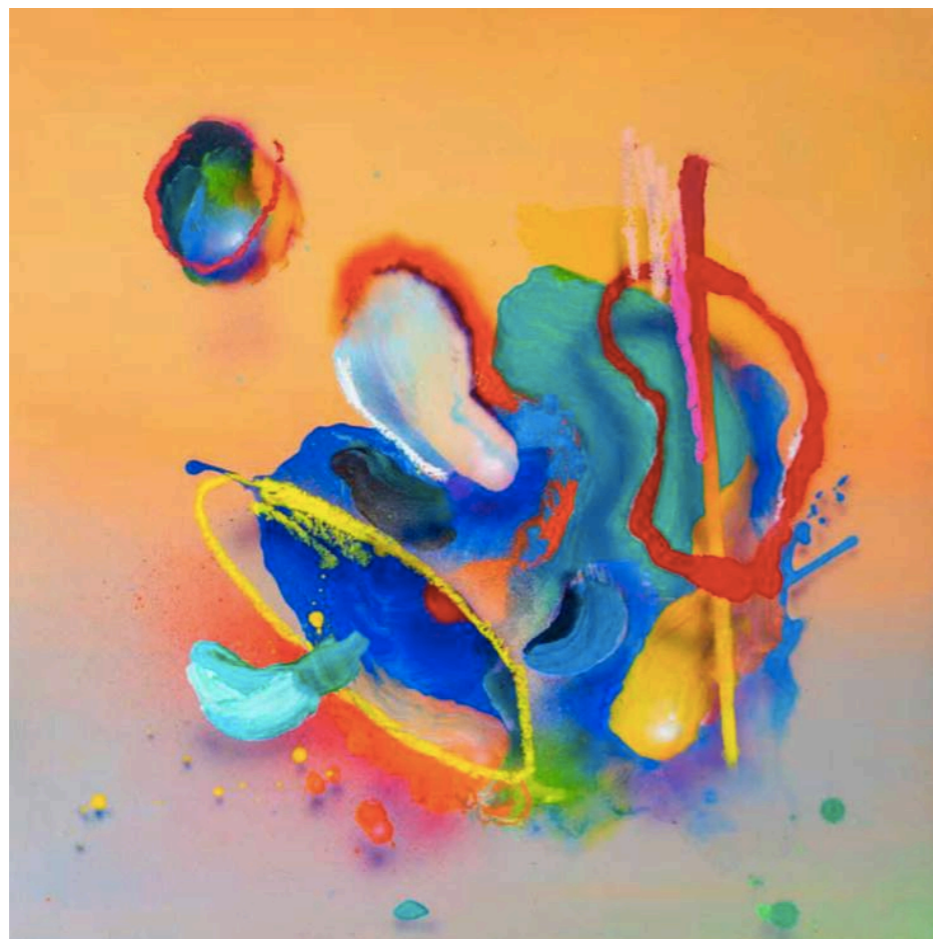

Ritmo en superficie 5

Acrylic enamel and spray over panel
50 x 50 cm
850 €